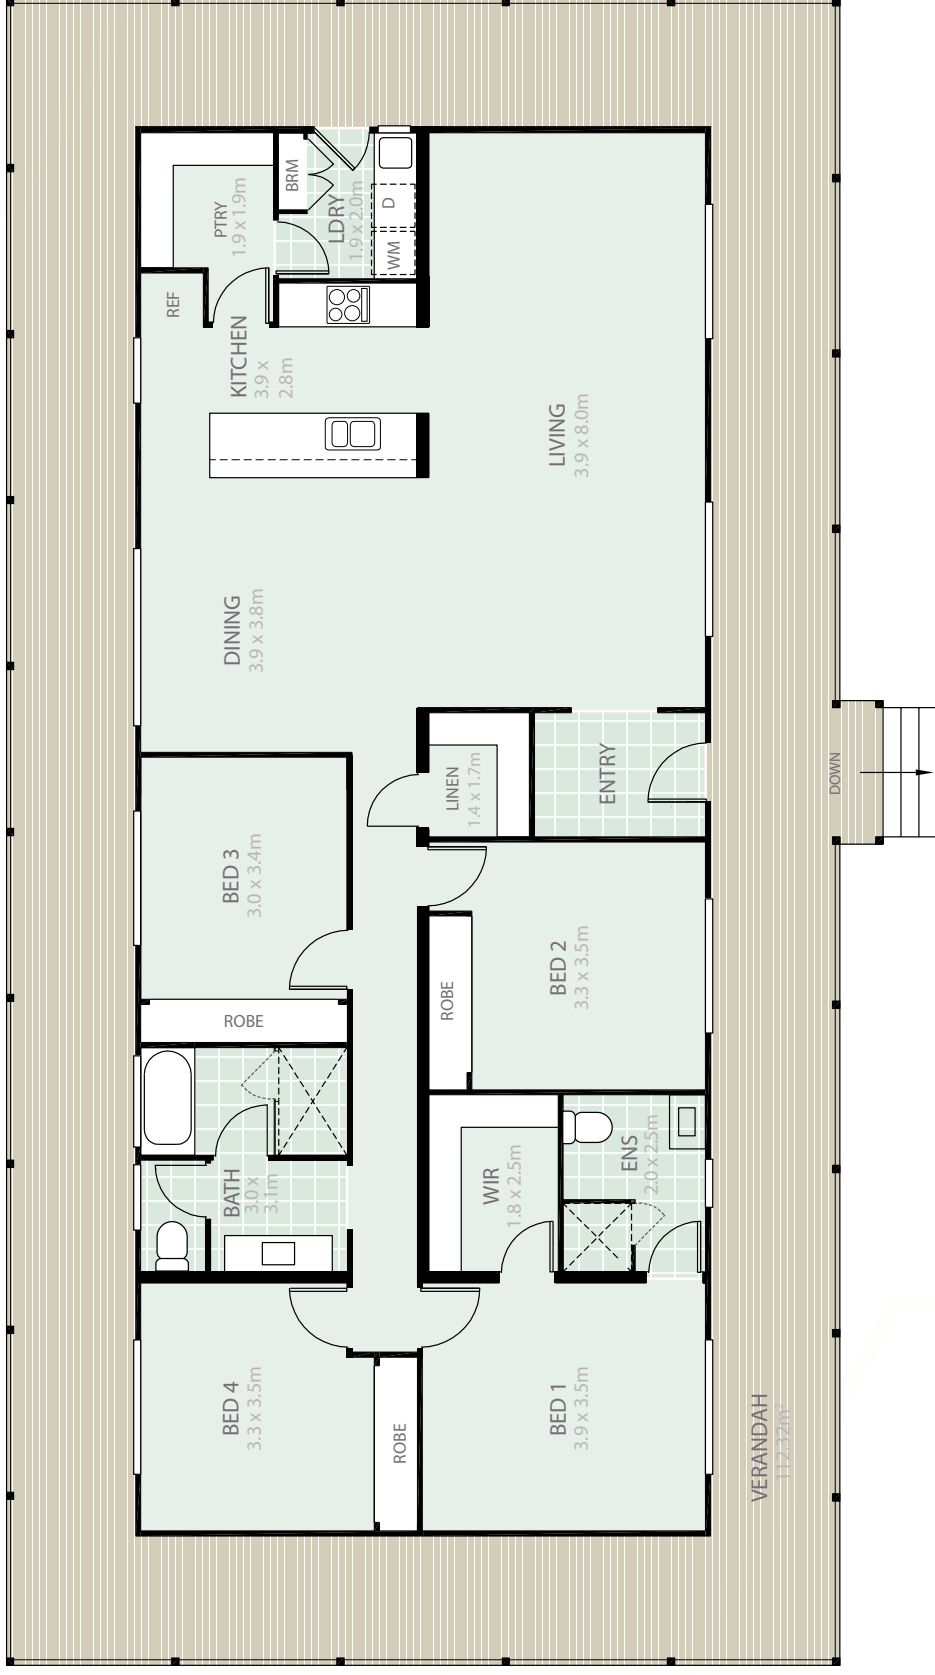

The Laguna

Oxley Series

269.12

4

2

1

THE OXLEY SERIES

A true classic, designed to suit a traditional country lifestyle.

Inspired by one of our best-selling designs, this range features the best-of-the-best design variations for this floor plan. The Oxley Series is best suited to a traditional country lifestyle, with wide open spaces, where the complete wrap-around verandah allows you to optimise your view from every aspect of your home. Boasting traditional country home design elements, this home will sit in harmony with your land and seamlessly welcomes the outdoors in. The Oxley Series allows you to embrace all your land has to offer, whilst still offering a modern way of life on the inside.

Elevations

The Laguna 19.6m x 8.0m
Also available in 7.2m and 9.0m width

Total Living Area: 156.80m²

Verandah: 112.32m²

Total: 269.12m²

Make an appointment to inspect our displays today!

Phone 1800 55 18 18 www.manor.net.au

Images may show options available at additional price

manor
BUILT FOR LIVING.

NOTES